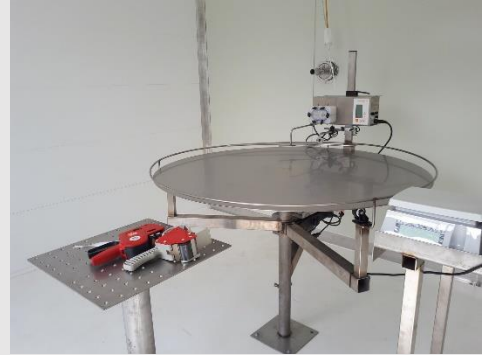

Honey Packing Service

Rates include handling, heating, and packing.
Jars, labeling service & box options are also available.

All prices excluding GST.

Wastage rates are between 3 – 15kg per batch.
Containers, labeling service, and packaging incur additional costs as per pricing schedule below

Storage will be charged monthly at $2.00 per pallet, per day, 14 days after order completion.

Container Size	Batch Size Price Breaks per Kg
0-999 g	$1.90 0 – 250 Kg
	$1.75 251 – 550 Kg
	$1.50 551+ Kg
1 Kg and over Bulk rate	$1.30 0 – 250 Kg
	$1.15 251 – 550 Kg
	$1.00 551+ Kg